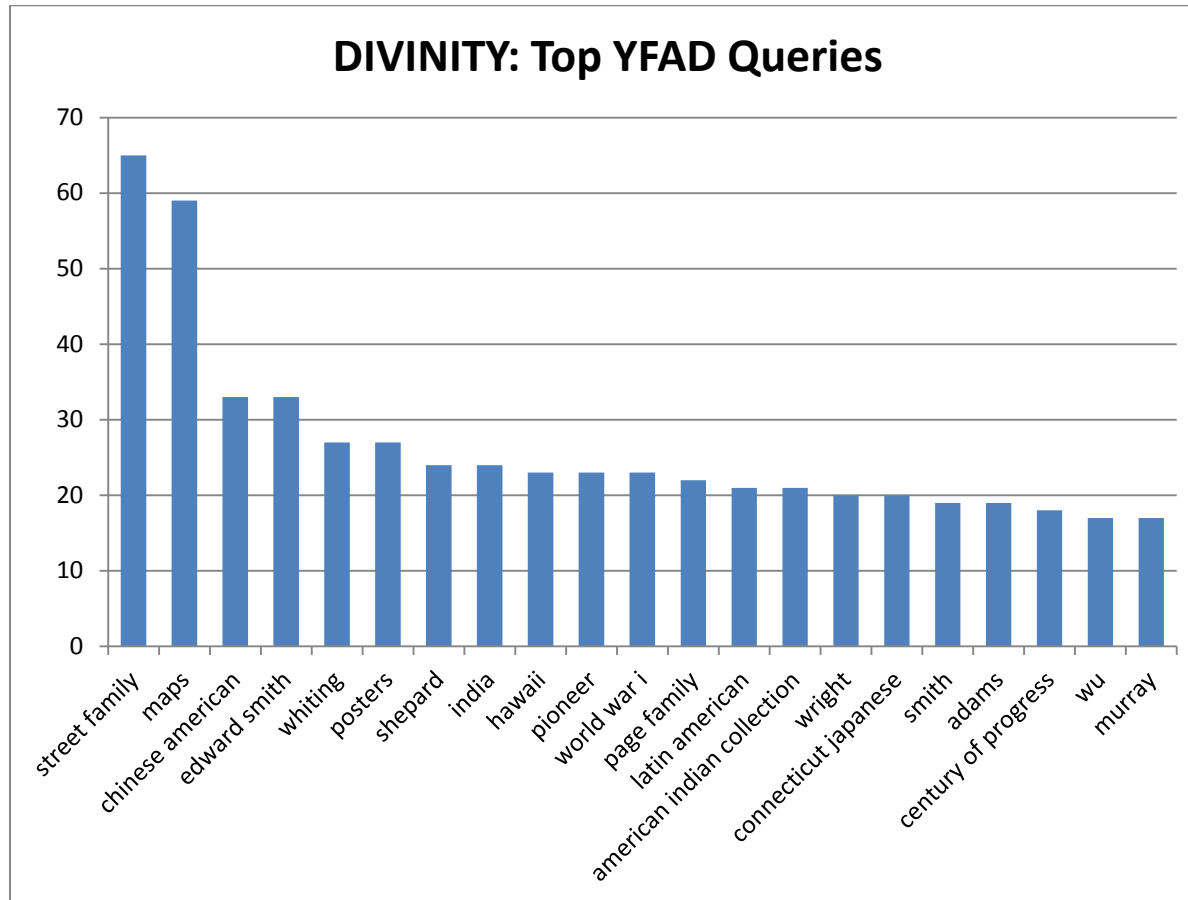

## MSSA

Most frequent queries when limited by repository (after data normalization)

QUERIES	Count of QUERIES
hawaii	794
street family	365
voynich	247
maps	233
whiting	174
johnson family	139
smith	131
page family	130
edward smith	123
joseph w. brown	110
wright	105
diaries miscellaneous	101
latin american	101
world war i	96
posters	93
ms 408	90
adams	83
treasurers records	82
ru 104	73
american indian collection	70
jane roberts	70
<b>Top 20 Total</b>	<b>3410</b>
<b>MSSA Total</b>	<b>17352</b>

## BEINECKE

Most frequent queries when limited by repository (after data normalization)

QUERY TERMS	Count of QUERY TERMS
maps	223
whiting	191
page family	183
edward smith	131
joseph w. brown	108
smith	107
rights	103
diaries miscellaneous	103
johnson family	92
gen mss 89	88
mexico indian	85
street family	84
wright	84
american indian collection	82
posters	71
spain collection	68
jane roberts	68
adams	63
century of progress	62
latin american	62
<b>Top 20 Total</b>	<b>2058</b>
<b>BEINECKE Total</b>	<b>12159</b>

## DIVINITY

Most frequent queries when limited by repository (after data normalization)

QUERY TERMS	Count of QUERY TERMS
street family	65
maps	59
chinese american	33
edward smith	33
whiting	27
posters	27
shepard	24
india	24
hawaii	23
pioneer	23
world war i	23
page family	22
latin american	21
american indian collection	21
wright	20
connecticut-japanese	20
smith	19
adams	19
century of progress	18
wu	17
murray	17
<b>Top 20 Total</b>	<b>555</b>
<b>DIVINITY Total</b>	<b>2328</b>

## VRC

Most frequent queries when limited by repository (after data normalization)

QUERY TERMS	Count of QUERY TERMS
maps	66
whiting	30
adams	18
rights	16
india	15
posters	14
chinese american	12
schwitters	12
spain collection	12
aztec	12
latin american	11
maya	11
webb	11
caribbean	11
bahamas	11
marsh	11
jane roberts	10
townshend	10
wright	10
venezuela	10
haiti	10
<b>Top 20 Total</b>	<b>323</b>
<b>VRC Total</b>	<b>1481</b>