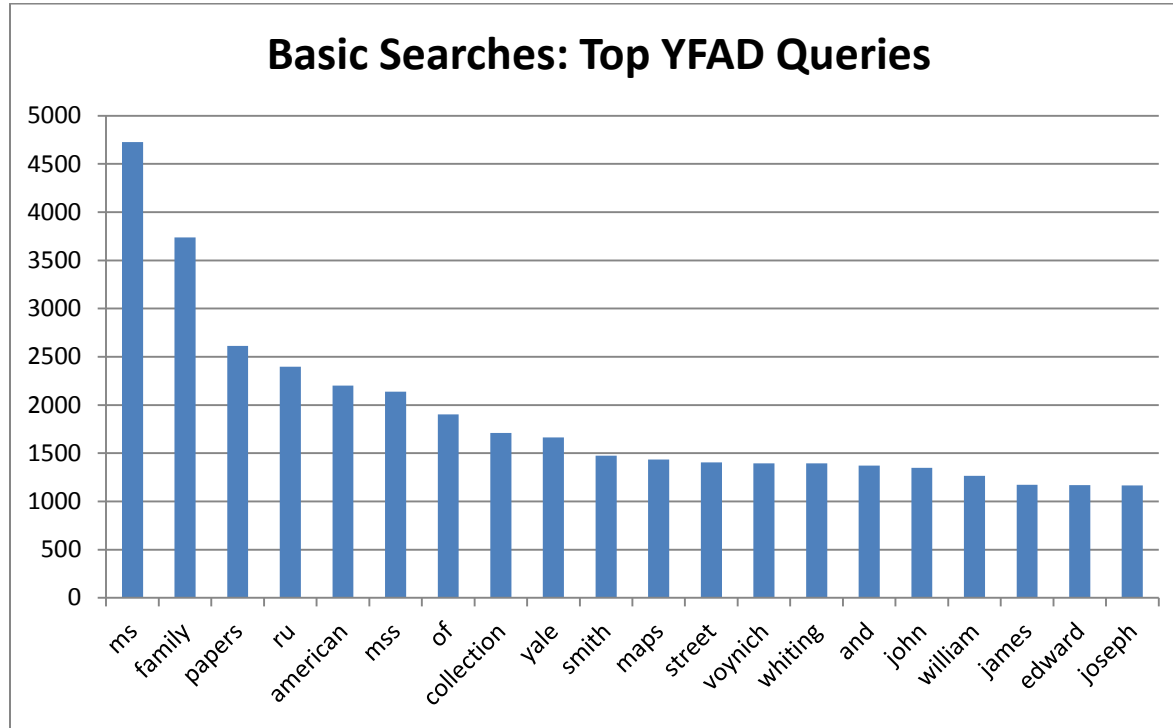

BASIC SEARCHES (i.e., searches not limited by repository)

112201 Basic YFAD Searches = 20468 unique query terms

QUERIES	Count of QUERIES
ms	4727
family	3739
papers	2613
ru	2396
american	2200
mss	2137
of	1901
collection	1709
yale	1664
smith	1473
maps	1435
street	1405
voynich	1394
whiting	1393
and	1372
john	1349
william	1266
james	1171
edward	1168
joseph	1164
Top 20 Total	37676
Basic Searches Total	112201