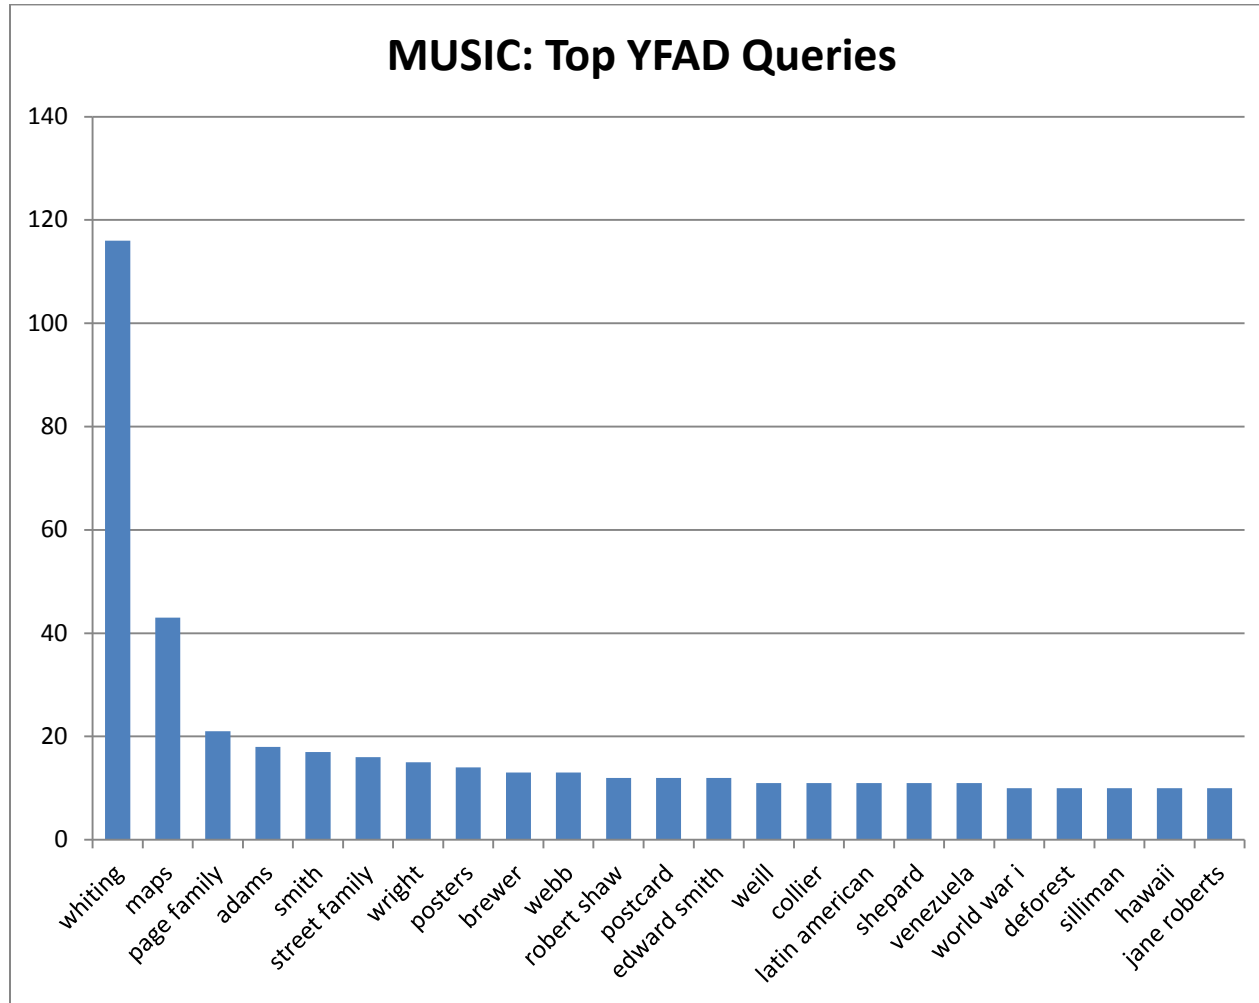

## BEINECKE

Most frequent queries when limited by repository (after data normalization)

QUERY TERMS	Count of QUERY TERMS
maps	223
whiting	191
page family	183
edward smith	131
joseph w. brown	108
smith	107
rights	103
diaries miscellaneous	103
johnson family	92
gen mss 89	88
mexico indian	85
street family	84
wright	84
american indian collection	82
posters	71
spain collection	68
jane roberts	68
adams	63
century of progress	62
latin american	62
<b>Top 20 Total</b>	<b>2058</b>
<b>BEINECKE Total</b>	<b>12159</b>

## DIVINITY

Most frequent queries when limited by repository (after data normalization)

QUERY TERMS	Count of QUERY TERMS
street family	65
maps	59
chinese american	33
edward smith	33
whiting	27
posters	27
shepard	24
india	24
hawaii	23
pioneer	23
world war i	23
page family	22
latin american	21
american indian collection	21
wright	20
connecticut-japanese	20
smith	19
adams	19
century of progress	18
wu	17
murray	17
<b>Top 20 Total</b>	<b>555</b>
<b>DIVINITY Total</b>	<b>2328</b>

## VRC

Most frequent queries when limited by repository (after data normalization)

QUERY TERMS	Count of QUERY TERMS
maps	66
whiting	30
adams	18
rights	16
india	15
posters	14
chinese american	12
schwitters	12
spain collection	12
aztec	12
latin american	11
maya	11
webb	11
caribbean	11
bahamas	11
marsh	11
jane roberts	10
townshend	10
wright	10
venezuela	10
haiti	10
<b>Top 20 Total</b>	<b>323</b>
<b>VRC Total</b>	<b>1481</b>

## MUSIC

Most frequent queries when limited by repository (after data normalization)

QUERY TERMS	Count of QUERY TERMS
whiting	116
maps	43
page family	21
adams	18
smith	17
street family	16
wright	15
posters	14
brewer	13
webb	13
robert shaw	12
postcard	12
edward smith	12
weill	11
collier	11
latin american	11
shepard	11
venezuela	11
world war i	10
deforest	10
silliman	10
hawaii	10
jane roberts	10
<b>Top 20 Total</b>	<b>427</b>
<b>MUSIC Total</b>	<b>1444</b>