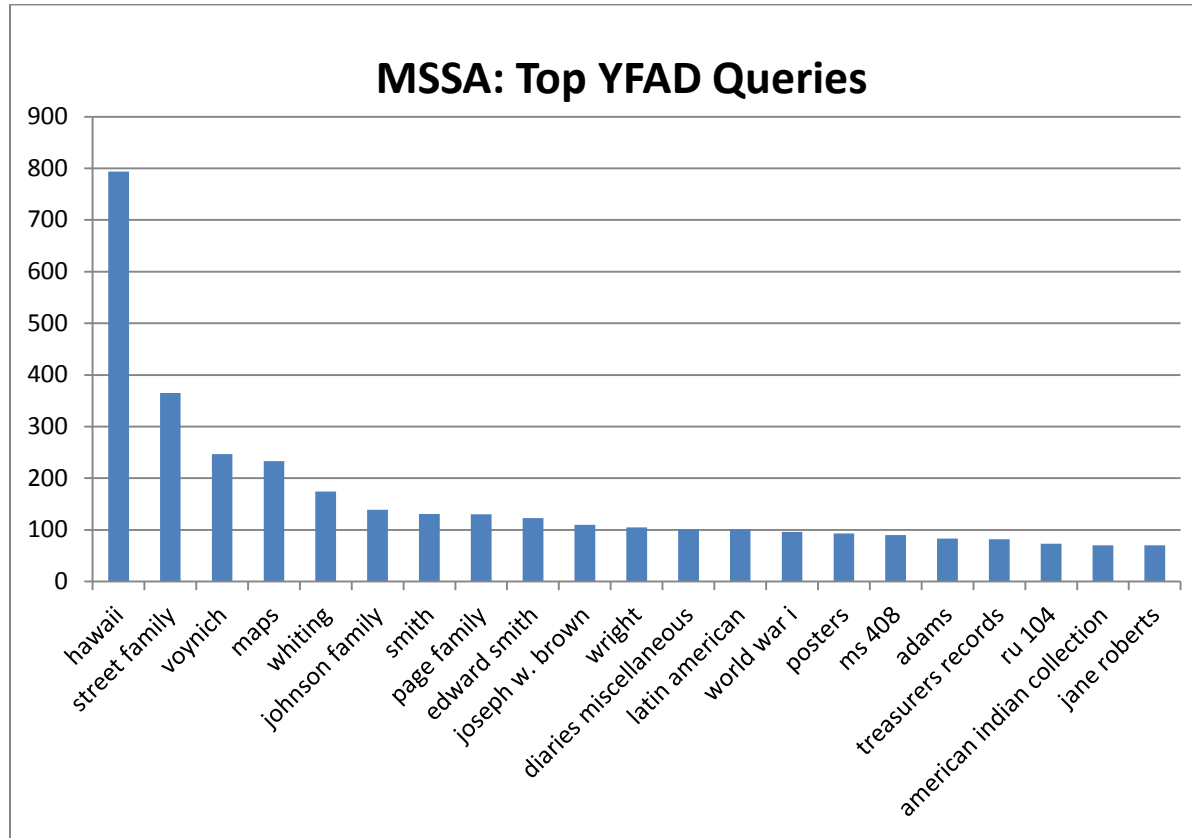

**BASIC SEARCHES** (i.e., searches not limited by repository)

112201 Basic YFAD Searches = 20468 unique query terms

QUERIES	Count of QUERIES
ms	4727
family	3739
papers	2613
ru	2396
american	2200
mss	2137
of	1901
collection	1709
yale	1664
smith	1473
maps	1435
street	1405
voynich	1394
whiting	1393
and	1372
john	1349
william	1266
james	1171
edward	1168
joseph	1164
<b>Top 20 Total</b>	<b>37676</b>
<b>Basic Searches Total</b>	<b>112201</b>

## MSSA

Most frequent queries when limited by repository (after data normalization)

QUERIES	Count of QUERIES
hawaii	794
street family	365
voynich	247
maps	233
whiting	174
johnson family	139
smith	131
page family	130
edward smith	123
joseph w. brown	110
wright	105
diaries miscellaneous	101
latin american	101
world war i	96
posters	93
ms 408	90
adams	83
treasurers records	82
ru 104	73
american indian collection	70
jane roberts	70
<b>Top 20 Total</b>	<b>3410</b>
<b>MSSA Total</b>	<b>17352</b>

## DIVINITY

Most frequent queries when limited by repository (after data normalization)

QUERY TERMS	Count of QUERY TERMS
street family	65
maps	59
chinese american	33
edward smith	33
whiting	27
posters	27
shepard	24
india	24
hawaii	23
pioneer	23
world war i	23
page family	22
latin american	21
american indian collection	21
wright	20
connecticut-japanese	20
smith	19
adams	19
century of progress	18
wu	17
murray	17
<b>Top 20 Total</b>	<b>555</b>
<b>DIVINITY Total</b>	<b>2328</b>

## VRC

Most frequent queries when limited by repository (after data normalization)

QUERY TERMS	Count of QUERY TERMS
maps	66
whiting	30
adams	18
rights	16
india	15
posters	14
chinese american	12
schwitters	12
spain collection	12
aztec	12
latin american	11
maya	11
webb	11
caribbean	11
bahamas	11
marsh	11
jane roberts	10
townshend	10
wright	10
venezuela	10
haiti	10
<b>Top 20 Total</b>	<b>323</b>
<b>VRC Total</b>	<b>1481</b>