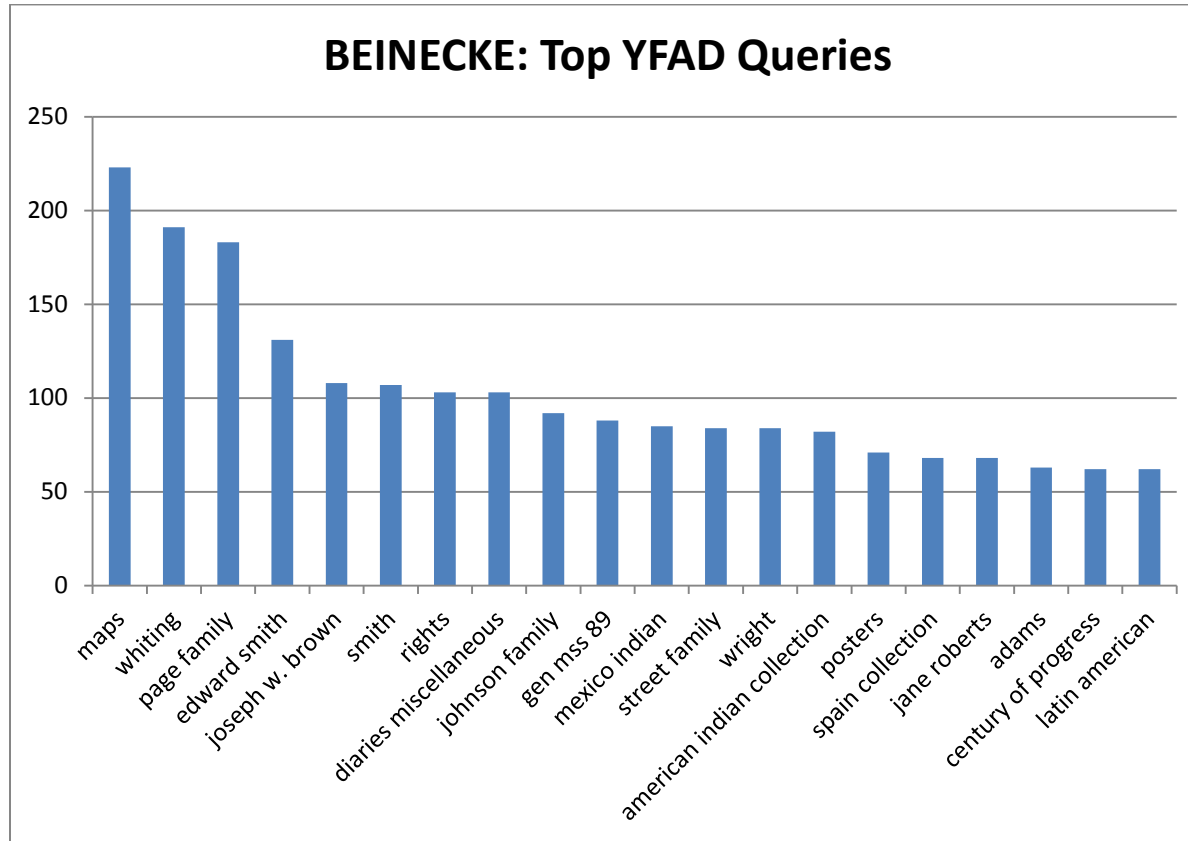

## MSSA

Most frequent queries when limited by repository (after data normalization)

QUERIES	Count of QUERIES
hawaii	794
street family	365
voynich	247
maps	233
whiting	174
johnson family	139
smith	131
page family	130
edward smith	123
joseph w. brown	110
wright	105
diaries miscellaneous	101
latin american	101
world war i	96
posters	93
ms 408	90
adams	83
treasurers records	82
ru 104	73
american indian collection	70
jane roberts	70
<b>Top 20 Total</b>	<b>3410</b>
<b>MSSA Total</b>	<b>17352</b>

## BEINECKE

Most frequent queries when limited by repository (after data normalization)

QUERY TERMS	Count of QUERY TERMS
maps	223
whiting	191
page family	183
edward smith	131
joseph w. brown	108
smith	107
rights	103
diaries miscellaneous	103
johnson family	92
gen mss 89	88
mexico indian	85
street family	84
wright	84
american indian collection	82
posters	71
spain collection	68
jane roberts	68
adams	63
century of progress	62
latin american	62
<b>Top 20 Total</b>	<b>2058</b>
<b>BEINECKE Total</b>	<b>12159</b>

## DIVINITY

Most frequent queries when limited by repository (after data normalization)

QUERY TERMS	Count of QUERY TERMS
street family	65
maps	59
chinese american	33
edward smith	33
whiting	27
posters	27
shepard	24
india	24
hawaii	23
pioneer	23
world war i	23
page family	22
latin american	21
american indian collection	21
wright	20
connecticut-japanese	20
smith	19
adams	19
century of progress	18
wu	17
murray	17
<b>Top 20 Total</b>	<b>555</b>
<b>DIVINITY Total</b>	<b>2328</b>

## VRC

Most frequent queries when limited by repository (after data normalization)

QUERY TERMS	Count of QUERY TERMS
maps	66
whiting	30
adams	18
rights	16
india	15
posters	14
chinese american	12
schwitters	12
spain collection	12
aztec	12
latin american	11
maya	11
webb	11
caribbean	11
bahamas	11
marsh	11
jane roberts	10
townshend	10
wright	10
venezuela	10
haiti	10
<b>Top 20 Total</b>	<b>323</b>
<b>VRC Total</b>	<b>1481</b>