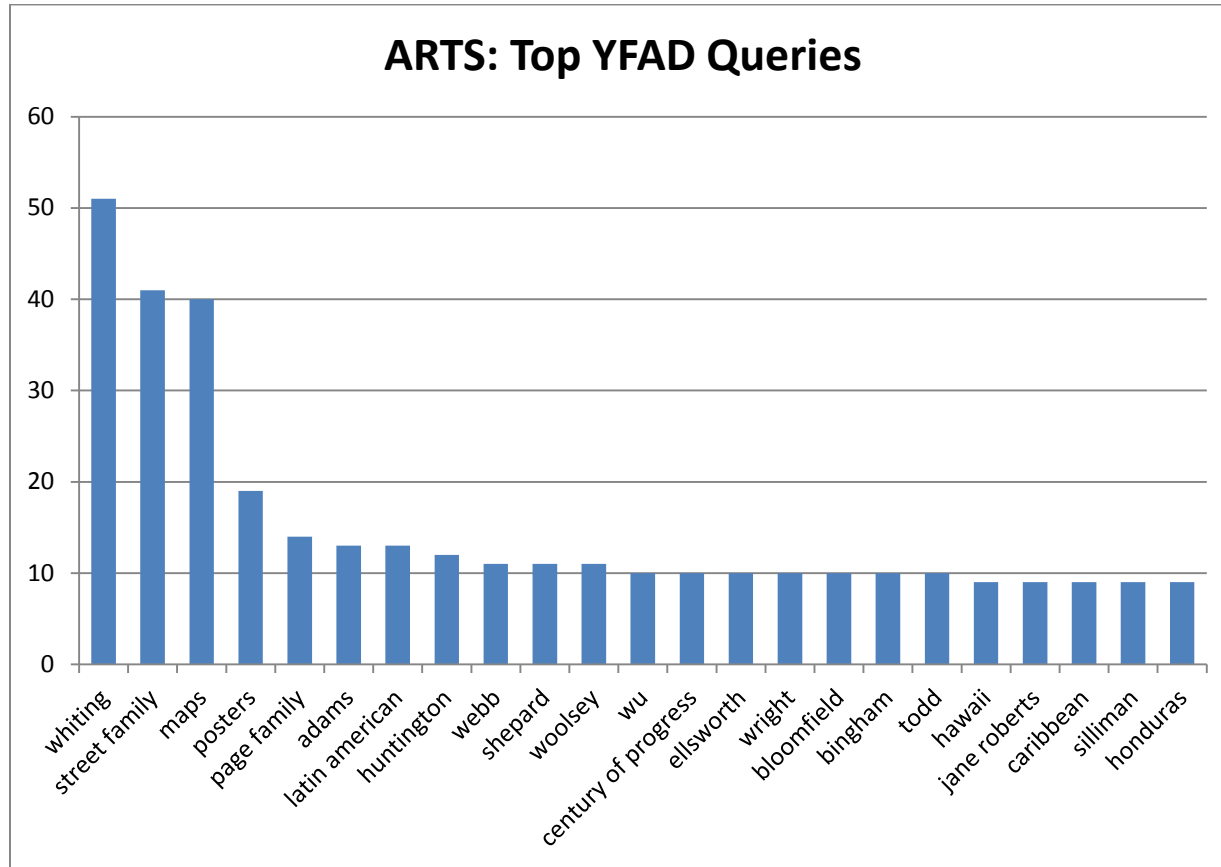

## DIVINITY

Most frequent queries when limited by repository (after data normalization)

QUERY TERMS	Count of QUERY TERMS
street family	65
maps	59
chinese american	33
edward smith	33
whiting	27
posters	27
shepard	24
india	24
hawaii	23
pioneer	23
world war i	23
page family	22
latin american	21
american indian collection	21
wright	20
connecticut-japanese	20
smith	19
adams	19
century of progress	18
wu	17
murray	17
<b>Top 20 Total</b>	<b>555</b>
<b>DIVINITY Total</b>	<b>2328</b>

## VRC

Most frequent queries when limited by repository (after data normalization)

QUERY TERMS	Count of QUERY TERMS
maps	66
whiting	30
adams	18
rights	16
india	15
posters	14
chinese american	12
schwitters	12
spain collection	12
aztec	12
latin american	11
maya	11
webb	11
caribbean	11
bahamas	11
marsh	11
jane roberts	10
townshend	10
wright	10
venezuela	10
haiti	10
<b>Top 20 Total</b>	<b>323</b>
<b>VRC Total</b>	<b>1481</b>

## MUSIC

Most frequent queries when limited by repository (after data normalization)

QUERY TERMS	Count of QUERY TERMS
whiting	116
maps	43
page family	21
adams	18
smith	17
street family	16
wright	15
posters	14
brewer	13
webb	13
robert shaw	12
postcard	12
edward smith	12
weill	11
collier	11
latin american	11
shepard	11
venezuela	11
world war i	10
deforest	10
silliman	10
hawaii	10
jane roberts	10
<b>Top 20 Total</b>	<b>427</b>
<b>MUSIC Total</b>	<b>1444</b>

## ARTS

Most frequent queries when limited by repository (after data normalization)

QUERY TERMS	Count of QUERY TERMS
whiting	51
street family	41
maps	40
posters	19
page family	14
adams	13
latin american	13
huntington	12
webb	11
shepard	11
woolsey	11
wu	10
century of progress	10
ellsworth	10
wright	10
bloomfield	10
bingham	10
todd	10
hawaii	9
jane roberts	9
caribbean	9
silliman	9
honduras	9
<b>Top 20 Total</b>	<b>351</b>
<b>ARTS Total</b>	<b>1176</b>