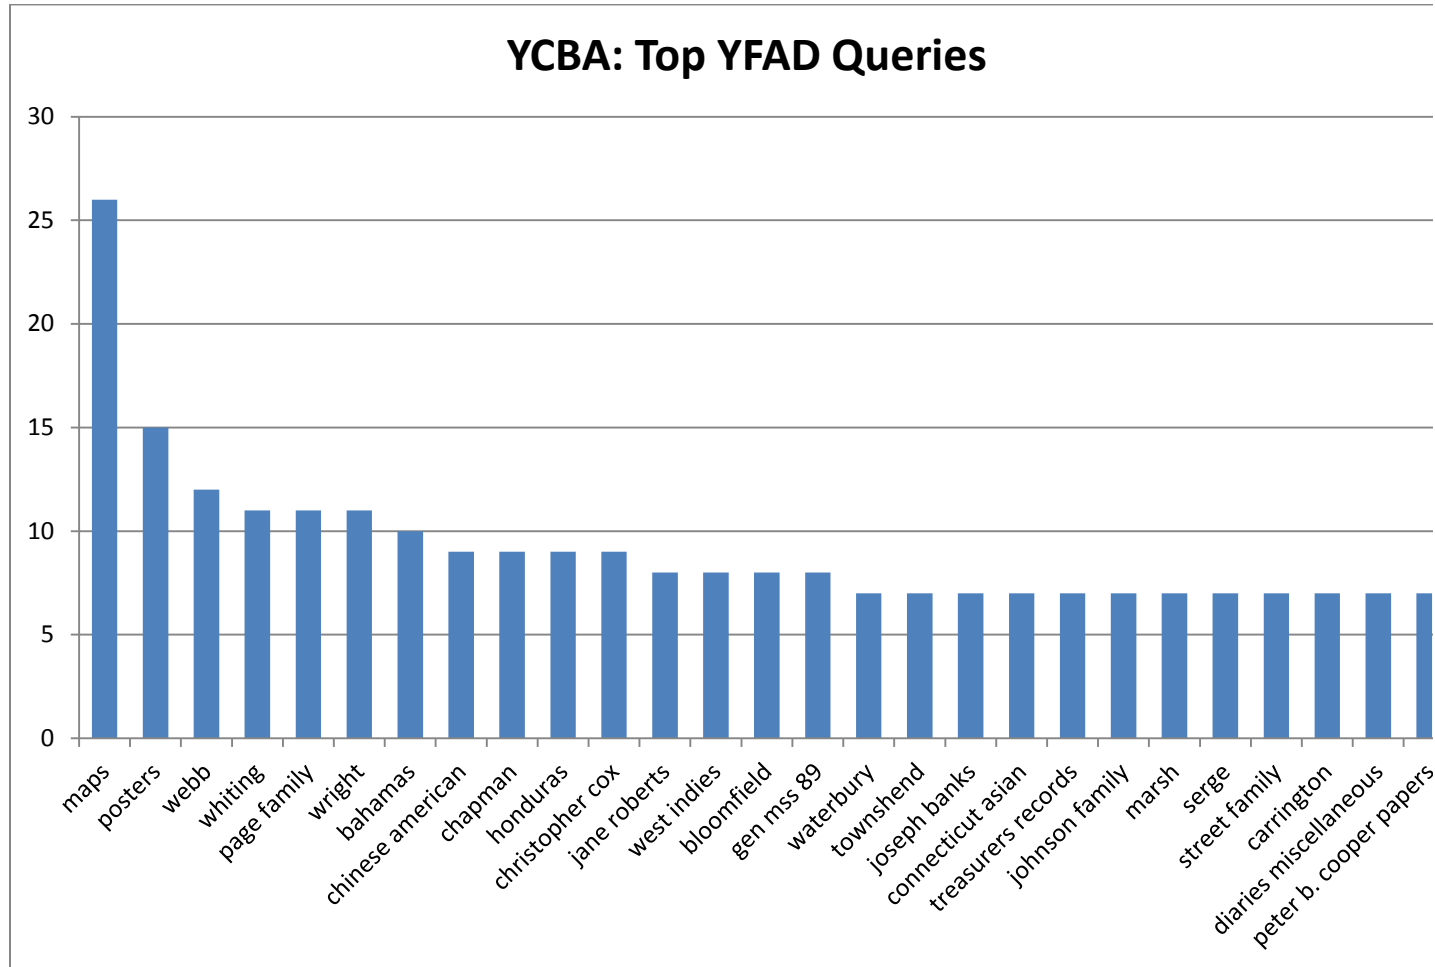

## VRC

Most frequent queries when limited by repository (after data normalization)

QUERY TERMS	Count of QUERY TERMS
maps	66
whiting	30
adams	18
rights	16
india	15
posters	14
chinese american	12
schwitters	12
spain collection	12
aztec	12
latin american	11
maya	11
webb	11
caribbean	11
bahamas	11
marsh	11
jane roberts	10
townshend	10
wright	10
venezuela	10
haiti	10
<b>Top 20 Total</b>	<b>323</b>
<b>VRC Total</b>	<b>1481</b>

## MUSIC

Most frequent queries when limited by repository (after data normalization)

QUERY TERMS	Count of QUERY TERMS
whiting	116
maps	43
page family	21
adams	18
smith	17
street family	16
wright	15
posters	14
brewer	13
webb	13
robert shaw	12
postcard	12
edward smith	12
weill	11
collier	11
latin american	11
shepard	11
venezuela	11
world war i	10
deforest	10
silliman	10
hawaii	10
jane roberts	10
<b>Top 20 Total</b>	<b>427</b>
<b>MUSIC Total</b>	<b>1444</b>

## ARTS

Most frequent queries when limited by repository (after data normalization)

QUERY TERMS	Count of QUERY TERMS
whiting	51
street family	41
maps	40
posters	19
page family	14
adams	13
latin american	13
huntington	12
webb	11
shepard	11
woolsey	11
wu	10
century of progress	10
ellsworth	10
wright	10
bloomfield	10
bingham	10
todd	10
hawaii	9
jane roberts	9
caribbean	9
silliman	9
honduras	9
<b>Top 20 Total</b>	<b>351</b>
<b>ARTS Total</b>	<b>1176</b>

## YCBA

Most frequent queries when limited by repository (after data normalization)

QUERY TERMS	Count of QUERY TERMS
maps	26
posters	15
webb	12
whiting	11
page family	11
wright	11
bahamas	10
chinese american	9
chapman	9
honduras	9
christopher cox	9
jane roberts	8
west indies	8
bloomfield	8
gen mss 89	8
waterbury	7
townshend	7
joseph banks	7
connecticut asian	7
treasurers records	7
johnson family	7
marsh	7
serge	7
street family	7
carrington	7
diaries miscellaneous	7
peter b. cooper papers	7
<b>Top 20 Total</b>	<b>248</b>
<b>YCBA Total</b>	<b>589</b>