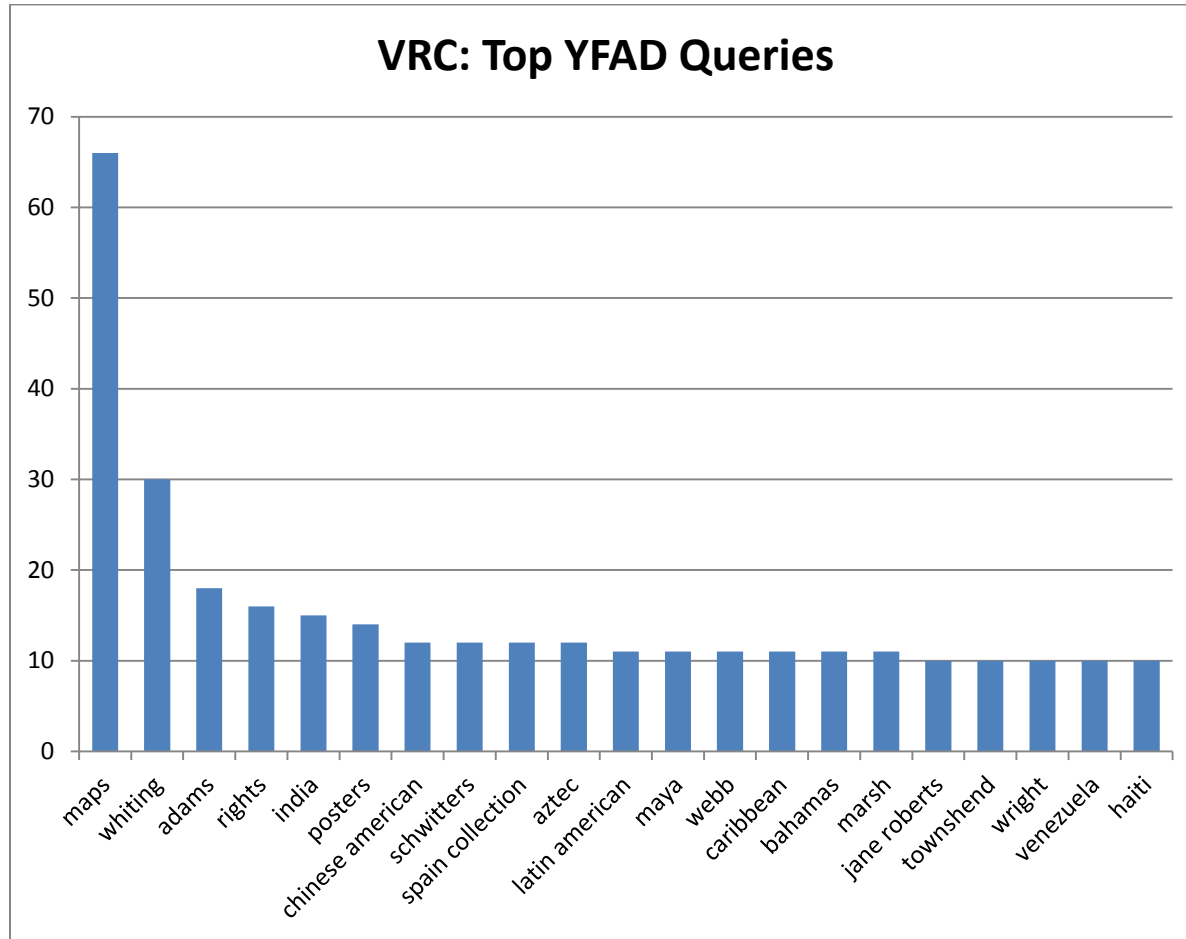

## BEINECKE

Most frequent queries when limited by repository (after data normalization)

QUERY TERMS	Count of QUERY TERMS
maps	223
whiting	191
page family	183
edward smith	131
joseph w. brown	108
smith	107
rights	103
diaries miscellaneous	103
johnson family	92
gen mss 89	88
mexico indian	85
street family	84
wright	84
american indian collection	82
posters	71
spain collection	68
jane roberts	68
adams	63
century of progress	62
latin american	62
<b>Top 20 Total</b>	<b>2058</b>
<b>BEINECKE Total</b>	<b>12159</b>

## DIVINITY

Most frequent queries when limited by repository (after data normalization)

QUERY TERMS	Count of QUERY TERMS
street family	65
maps	59
chinese american	33
edward smith	33
whiting	27
posters	27
shepard	24
india	24
hawaii	23
pioneer	23
world war i	23
page family	22
latin american	21
american indian collection	21
wright	20
connecticut-japanese	20
smith	19
adams	19
century of progress	18
wu	17
murray	17
<b>Top 20 Total</b>	<b>555</b>
<b>DIVINITY Total</b>	<b>2328</b>

## VRC

Most frequent queries when limited by repository (after data normalization)

QUERY TERMS	Count of QUERY TERMS
maps	66
whiting	30
adams	18
rights	16
india	15
posters	14
chinese american	12
schwitters	12
spain collection	12
aztec	12
latin american	11
maya	11
webb	11
caribbean	11
bahamas	11
marsh	11
jane roberts	10
townshend	10
wright	10
venezuela	10
haiti	10
<b>Top 20 Total</b>	<b>323</b>
<b>VRC Total</b>	<b>1481</b>