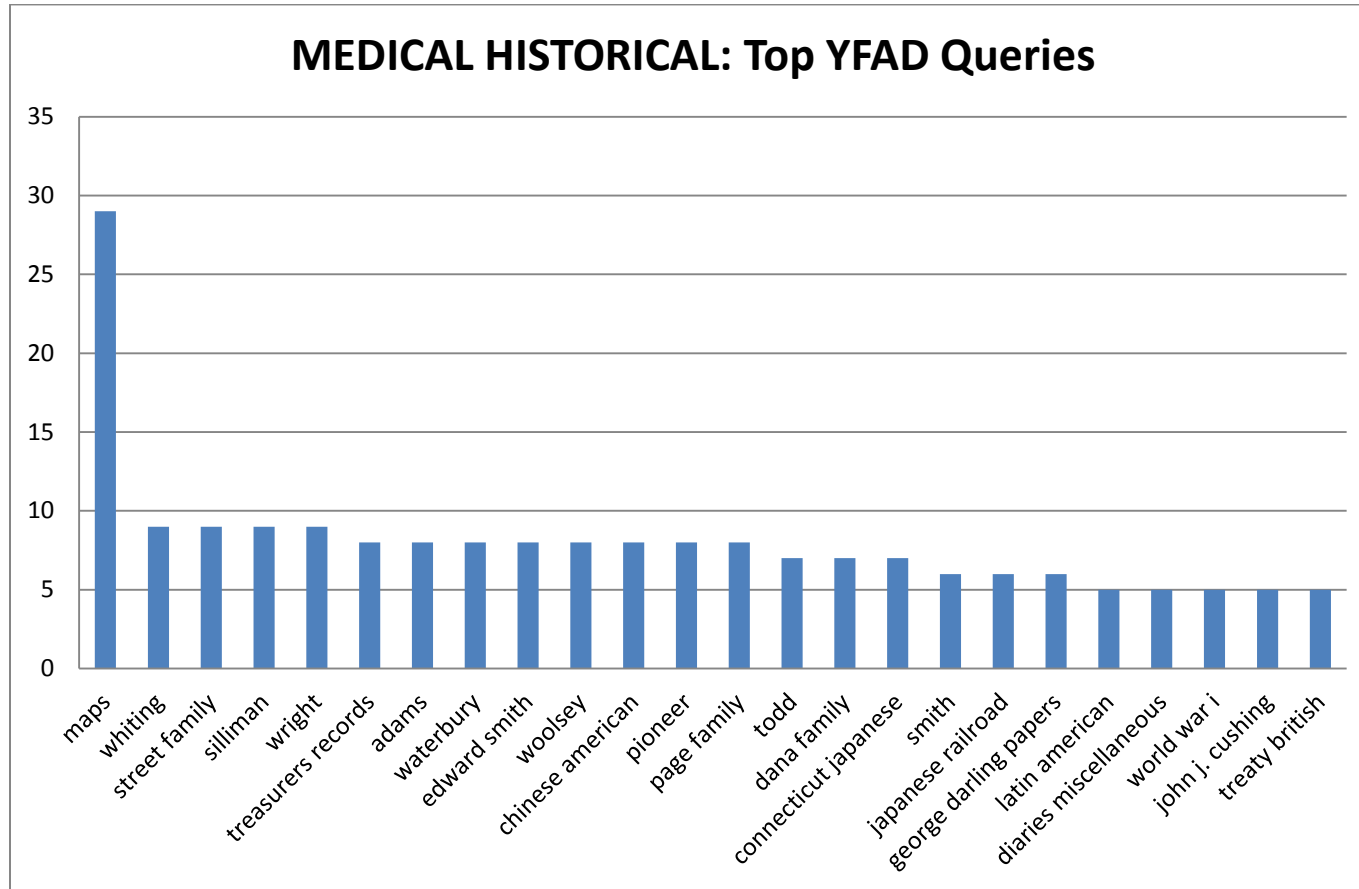

MEDICAL HISTORICAL

Most frequent queries when limited by repository (after data normalization)

QUERY TERMS	Count of QUERY TERMS
maps	29
whiting	9
street family	9
silliman	9
wright	9
treasurers records	8
adams	8
waterbury	8
edward smith	8
woolsey	8
chinese american	8
pioneer	8
page family	8
todd	7
dana family	7
connecticut japanese	7
smith	6
japanese railroad	6
george darling papers	6
latin american	5
diaries miscellaneous	5
world war i	5
john j. cushing	5
treaty british	5
Top 20 Total	193
Medical Historical Total	300