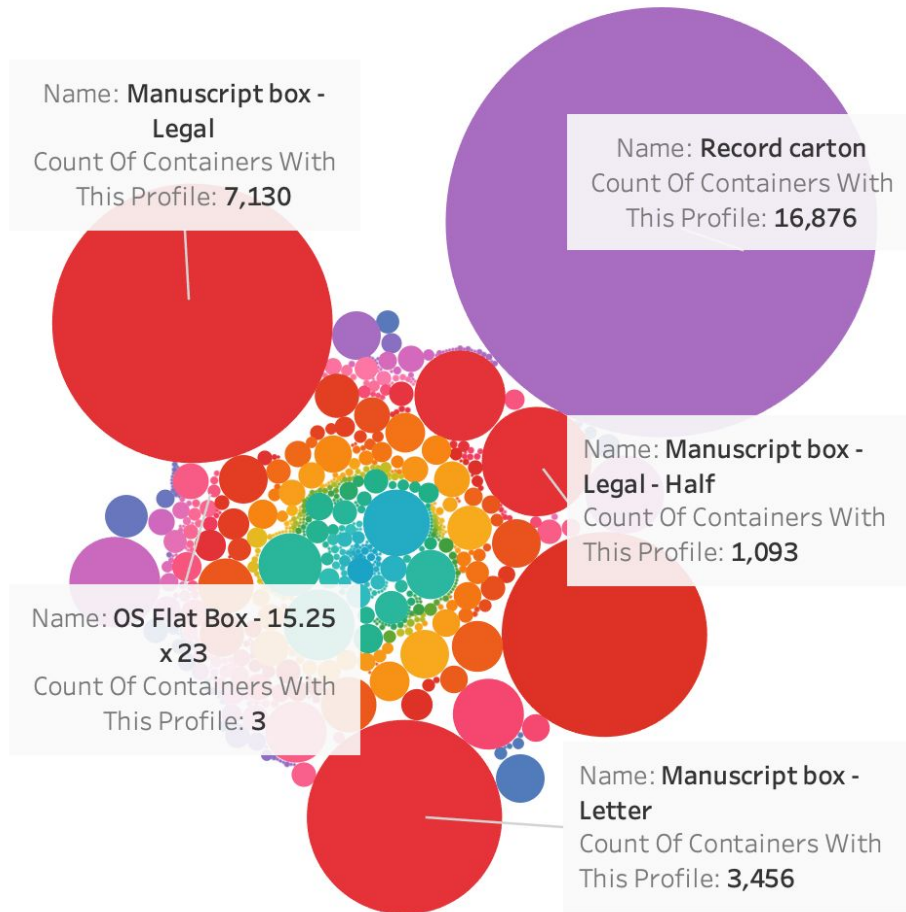

Container Profile Analysis

OPENREFINE

id	id2	count of contain	name	extent_dimensic	height	width	depth
8	8	212	Hollinger Flat OS 13	height	3	13.5	18.5
9	9	23	Hollinger Flat OS 14	height	1.5	14.75	19
10	10	118	OS Flat Box - 15x19x3	height	3	15	19
11	11	16	OS Flat Box - 15.5	height	2	15.5	22.5
12	12	27	Hollinger Flat OS 16.75	height	1.5	16.75	20.75
13	13	284	Flat OS Box - 17	height	3	17	21
14	14	20	Hollinger Flat OS 21 - thin	height	1.5	21	25