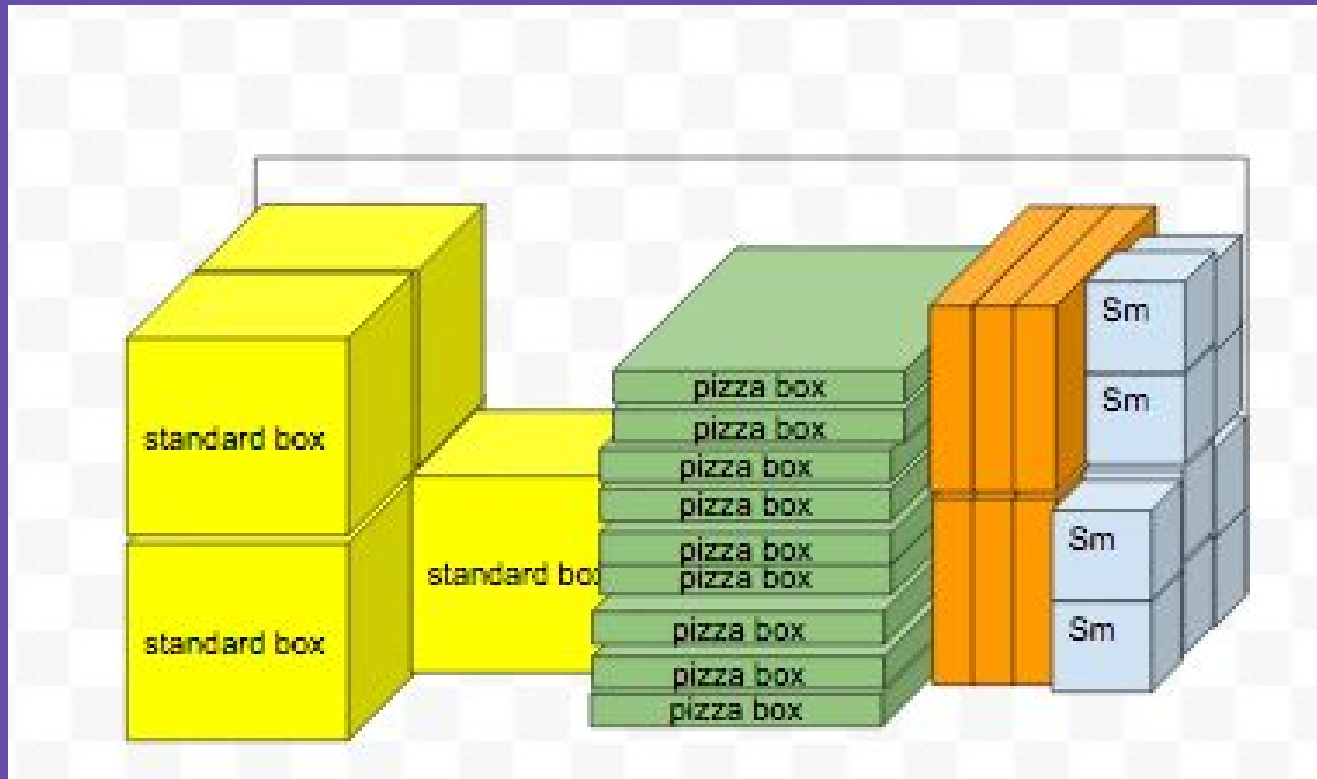

Overview of New
Functionality

Possibilities for Further
Development

New Functionality

Your friendly location
management tool

Location Profile

Space Calculator

Enhancements to Location and
Container Profile Records

Reports

New Bulk Operation for Multiple
Locations

Space Calculator: Stacking Logic

Space Calculator: Stacking in Practice

Measuring Guidelines

building	floor_and_room	location_in_room	location_url	location_profile	location_barcode	resource_object_accession_id	resource_object_accession_title	top_container_indicator	top_container_barcode	container_profile	ils_item_id	ils_holding_id	repository
Bobst	3, Remark	Aisle: R, Bay: 5, Shelf: G	/locations/535			CHECK -- 1	Mind Over Matter Records	3	987654321	Paige 15			Repository 1
Bobst	3, Remark	Aisle: R, Bay: 6, Shelf: B	/locations/537			CHECK -- 1	Mind Over Matter Records	4	159753846	Paige 15			Repository 1
Bobst	10, Kitchen	Tamiment, Aisle: 20, Bay: A, Shelf: 1	/locations/2965	2 deep - 3 wide - 2 high		CHECK -- 1	Mind Over Matter Records	5	951357846	Paige 15			Repository 1
Bobst	3, Remark	Aisle: R, Bay: 4, Shelf: E	/locations/526					4		Paige 15			Repository 1
Bobst	10, Kitchen	Tamiment, Aisle: 20, Bay: A, Shelf: 1	/locations/2965	2 deep - 3 wide - 2 high		ECTO -- 001	Ghostbusters Records	10		Paige 15			Repository 1
Bobst	10, Kitchen	Tamiment, Aisle: 20, Bay: A, Shelf: 1	/locations/2965	2 deep - 3 wide - 2 high		ECTO -- 001	Ghostbusters Records	6		Paige 15			Repository 1
Bobst	3, Remark	Aisle: R,	/locations			CHECK --	Mind Over	6		Paige 15			Repos