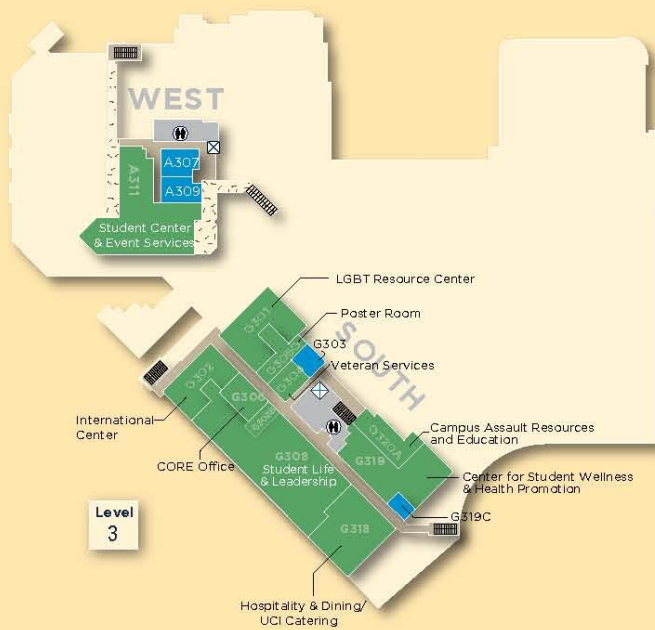

STUDENT CENTER DIRECTORY

- STAIRS
 ELEVATOR
 LIFT
 DISABLED RAMP
 RESTROOMS
 GENDER-INCLUSIVE RESTROOMS
- SUPPORT FACILITIES
 OUTDOOR AREAS
 AED DEVICES

Meeting Rooms

	Level	Room #
Aliso Beach Room A.....	3W	A307
Aliso Beach Room B.....	3W	A309
Center for Student Wellness & Health Promotion Conference Room	3S	G319C
Crescent Bay Room A	1	A123
Crescent Bay Room B	1	A124
Crescent Bay Room C	1	A125
Crescent Bay Room D	1	A126
Crystal Cove Auditorium	1&2	A220
Doheny Beach Room A	1	A134A
Doheny Beach Room B	1	A134B
Doheny Beach Room C	1	A134C
Doheny Beach Room D	1	A134D
Emerald Bay Room A.....	1	A103
Emerald Bay Room B.....	1	A104
Emerald Bay Room C.....	1	A105
Emerald Bay Room D.....	1	A106D
Emerald Bay Room E.....	1	A106E
Lido Isle Room A.....	1	C119
Lido Isle Room B.....	1	C117
Moss Cove Room A	1	C105
Moss Cove Room B	1	C107
Newport Beach Room A	4	G412
Newport Beach Room B	4	G411
Pacific Ballroom A	1	G118A
Pacific Ballroom B	1	G118B
Pacific Ballroom C	1	G118C
Pacific Ballroom D	1	G118D
Student Government Conference Room	2	G242
Student Life & Leadership Conference Room	3S	G303
Woods Cove Room A.....	1	C106
Woods Cove Room B.....	1	C108
Woods Cove Room C.....	1	C110

Food Services

	Level	Room #
Anthill Pub & Grille	2	G215
East Food Court.....	2	G200
Starbucks Coffee	2	B203
Vending.....	1	B130B
West Food Court	2	A230
Zot-n-Go.....	2	G234

Retail

	Level	Room #
The Hill	1&2	B200
AntTech Repair Center	2	B202
The UPS Store®	2	G203
UCI eSports Arena	2	G205
Wells Fargo / SchoolsFirst FCU	2	G202