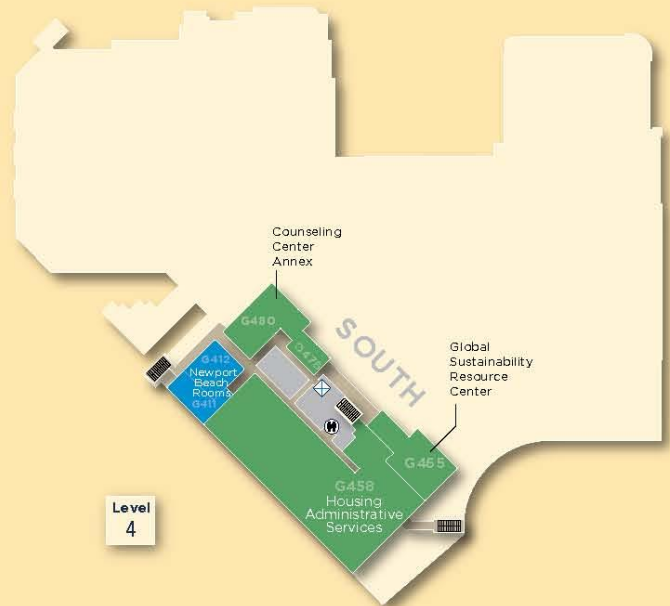

STUDENT CENTER DIRECTORY

- STAIRS
 ELEVATOR
 LIFT
 DISABLED RAMP
 RESTROOMS
 GENDER-INCLUSIVE RESTROOMS
- SUPPORT FACILITIES
 OUTDOOR AREAS
 AED DEVICES

Meeting Rooms

	Level	Room #
Aliso Beach Room A.....	3W	A307
Aliso Beach Room B.....	3W	A309
Center for Student Wellness & Health Promotion Conference Room	3S	G319C
Crescent Bay Room A	1	A123
Crescent Bay Room B	1	A124
Crescent Bay Room C	1	A125
Crescent Bay Room D	1	A126
Crystal Cove Auditorium	1&2	A220
Doheny Beach Room A	1	A134A
Doheny Beach Room B	1	A134B
Doheny Beach Room C	1	A134C
Doheny Beach Room D	1	A134D
Emerald Bay Room A.....	1	A103
Emerald Bay Room B.....	1	A104
Emerald Bay Room C.....	1	A105
Emerald Bay Room D.....	1	A106D
Emerald Bay Room E.....	1	A106E
Lido Isle Room A.....	1	C119
Lido Isle Room B.....	1	C117
Moss Cove Room A	1	C105
Moss Cove Room B	1	C107
Newport Beach Room A	4	G412
Newport Beach Room B	4	G411
Pacific Ballroom A	1	G118A
Pacific Ballroom B	1	G118B
Pacific Ballroom C	1	G118C
Pacific Ballroom D	1	G118D
Student Government Conference Room	2	G242
Student Life & Leadership Conference Room	3S	G303
Woods Cove Room A.....	1	C106
Woods Cove Room B.....	1	C108
Woods Cove Room C.....	1	C110

Food Services

	Level	Room #
Anthill Pub & Grille	2	G215
East Food Court.....	2	G200
Starbucks Coffee	2	B203
Vending.....	1	B130B
West Food Court	2	A230
Zot-n-Go.....	2	G234

Retail

	Level	Room #
The Hill	1&2	B200
AntTech Repair Center	2	B202
The UPS Store®	2	G203
UCI eSports Arena	2	G205
Wells Fargo / SchoolsFirst FCU	2	G202

Outdoor Areas

	Level
Anteater Steps & Courtyard	2
Courtyard Study Lounge Patio.....	1
Terrace	2
Terrace Stage	2
West Courtyard	1